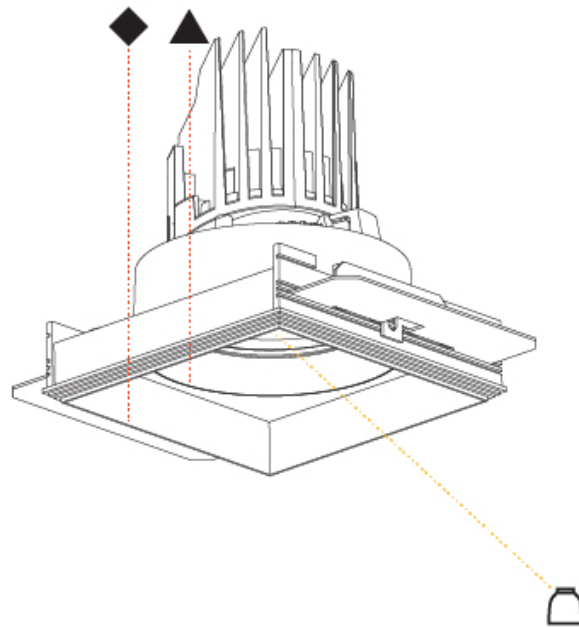

## BIONIQ SQUARE ADJUSTABLE TRIMLESS

A37887-

PROJECT

TYPE

SPECIFIER

QUANTITY

DATE

PROJECT \_\_\_\_\_  
 TYPE \_\_\_\_\_  
 SPECIFIER \_\_\_\_\_  
 QUANTITY \_\_\_\_\_  
 DATE \_\_\_\_\_