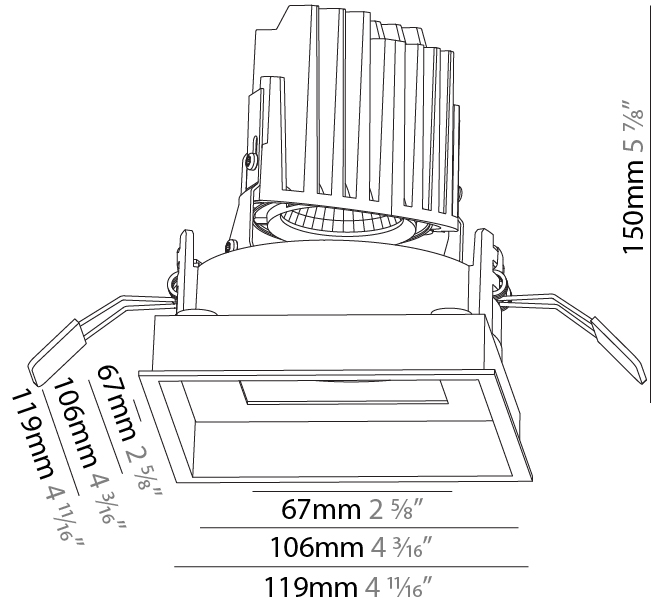

PHYSICAL

Shape: Square
Length (mm): 119
Length (in): 4 11/16
Width (mm): 119
Width (in): 4 11/16
Depth (mm): 150
Depth (in): 5 7/8
Ceiling Thickness (mm): 10 / 12.5 / 15
Ceiling Thickness (in): 3/8 or 1/2 or 9/16
Min. Recessing Depth (mm): 170
Min. Recessing Depth (in): 6 11/16
Light Distribution: Downlight
Weight (kg): 0.69
Weight (lbs): 1.5
Fixture Finish: SSR / BKV / CWI / CRY / HAB / LAG / UFT / ITA / RUA / RUR / MIC / FTG / MYG / TWT / LOD / PUS / FRO / FUP / KIA / POP / BLS / SPG / MEY / GOH / GUM / CHC / COM / ABZ / JAG / OBR / MOS / ROR
Fixture Material: Aluminum Die Cast
Cut-out Measurements: 114mm / 4 1/2" x 114mm / 4 1/2"

ELECTRICAL

Lamp Type: LED (Zhaga Standard)
Input Wattage (W): 16.5
Total Output Wattage (W): 14
Dimming: Tri-Mode (Non-Dimming and Phase Dimming (120Vac only) and 0-10V Dimming)
Driver Included: No
Driver Location: Recessed Housing
Driver Type: Constant Current - Universal
Driver Class: Class 2
Input Voltage (V): 120 - 277
Constant Current (MA): 350

LED

Number of LEDs: 1
Color Temperature (°K): 2700 / 3000 / 3500 / 4000
Max. Delivered Lumen (lm): 940 / 980 / 1029 / 1050
Nominal Lumen (lm): 1386 / 1438 / 1511 / 1542
CRI: >90 CRI
Lamp Life (hrs): 50000

OPTICAL

Reflector: 20 / 40 / 60

RATINGS AND CERTIFICATIONS

Certified By: Certified for North American Standards
IP rating: IP20