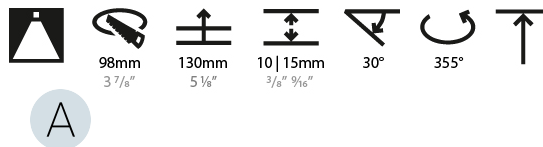

PHYSICAL

Shape: Square
Length (mm): 107
Length (in): 4 ³/₁₆"
Width (mm): 107
Width (in): 4 ³/₁₆"
Depth (mm): 112
Depth (in): 4 ⁷/₁₆"
Ceiling Thickness (mm): 10 / 12.5 / 15
Ceiling Thickness (in): 3/8 or 1/2 or 9/16
Min. Recessing Depth (mm): 130
Min. Recessing Depth (in): 5 ¹/₈"
Light Distribution: Adjustable / Downlight
Weight (kg): 0.479
Weight (lbs): 1.06
Fixture Finish: SSR / BKV / CWI / CRY / HAB / LAG / UFT / ITA / RUA / RUR / MIC / FTG / MYG / TWT / LOD / PUS / FRO / FUP / KIA / POP / BLS / SPG / MEY / GOH / GUM / CHC / COM / ABZ / JAG / OBR / MOS / ROR
Fixture Material: Aluminum Die Cast
Cut-out Measurements: 98mm / 3 7/8"

ELECTRICAL

Lamp Type: LED (Zhaga Standard)
Input Wattage (W): 16.5
Total Output Wattage (W): 14
Dimming: Tri-Mode (Non-Dimming and Phase Dimming (120Vac only) and 0-10V Dimming)
Driver Included: No
Driver Location: Recessed Housing
Driver Type: Constant Current - Universal
Driver Class: Class 2
Housing: See components
Input Voltage (V): 120 - 277
Constant Current (MA): 500

LED

Number of LEDs: 1
Color Temperature (°K): 2700 / 3000 / 3500 / 4000
Max. Delivered Lumen (lm): 940 / 980 / 1029 / 1050
Nominal Lumen (lm): 1386 / 1438 / 1511 / 1542
CRI: >90 CRI
Lamp Life (hrs): 50000

OPTICAL

Reflector°: 20 / 40 / 60
Adjustability: Rotational 355°; Tilt 30°

RATINGS AND CERTIFICATIONS

Certified By: Certified for North American Standards
IP rating: IP20

PROJECT
TYPE
SPECIFIER
QUANTITY
DATE