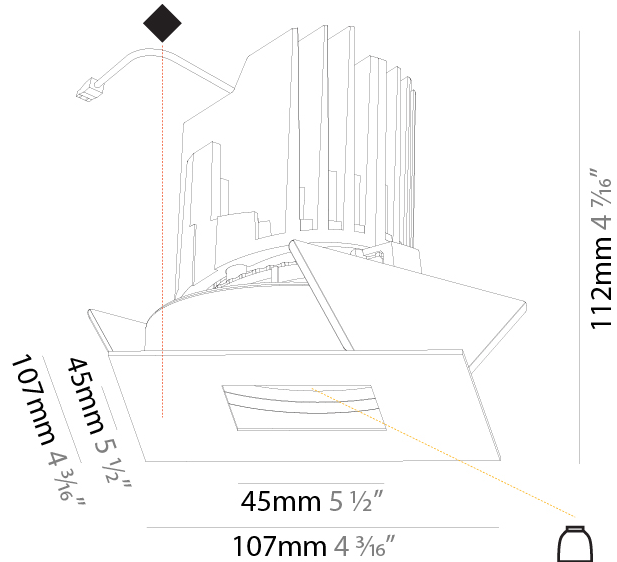

PHYSICAL

Shape: Square
Length (mm): 107
Length (in): 4 ³/₁₆"
Width (mm): 107
Width (in): 4 ³/₁₆"
Depth (mm): 112
Depth (in): 4 ⁷/₁₆"
Ceiling Thickness (mm): 10 / 12.5 / 15
Ceiling Thickness (in): 3/8 or 1/2 or 9/16
Min. Recessing Depth (mm): 130
Min. Recessing Depth (in): 5 ¹/₈"
Light Distribution: Adjustable / Downlight
Weight (kg): 0.479
Weight (lbs): 1.06
Fixture Finish: SSR / BKV / CWI / CRY / HAB / LAG / UFT / ITA / RUA / RUR / MIC / FTG / MYG / TWT / LOD / PUS / FRO / FUP / KIA / POP / BLS / SPG / MEY / GOH / GUM / CHC / COM / ABZ / JAG / OBR / MOS / ROR
Fixture Material: Aluminum Die Cast
Cut-out Measurements: 98mm / 3 7/8"

ELECTRICAL

Lamp Type: LED (Zhaga Standard)
Input Wattage (W): 16.5
Total Output Wattage (W): 14
Dimming: Tri-Mode (Non-Dimming and Phase Dimming (120Vac only) and 0-10V Dimming)
Driver Included: No
Driver Location: Recessed Housing
Driver Type: Constant Current - Universal
Driver Class: Class 2
Housing: See components
Input Voltage (V): 120 - 277
Constant Current (MA): 500

LED

Number of LEDs: 1
Color Temperature (°K): 2700 / 3000 / 3500 / 4000
Max. Delivered Lumen (lm): 940 / 980 / 1029 / 1050
Nominal Lumen (lm): 1386 / 1438 / 1511 / 1542
CRI: >90 CRI
Lamp Life (hrs): 50000

OPTICAL

Reflector°: 20 / 40 / 60
Adjustability: Rotational 355°; Tilt 30°

RATINGS AND CERTIFICATIONS

Certified By: Certified for North American Standards
IP rating: IP20

PROJECT
TYPE
SPECIFIER
QUANTITY
DATE